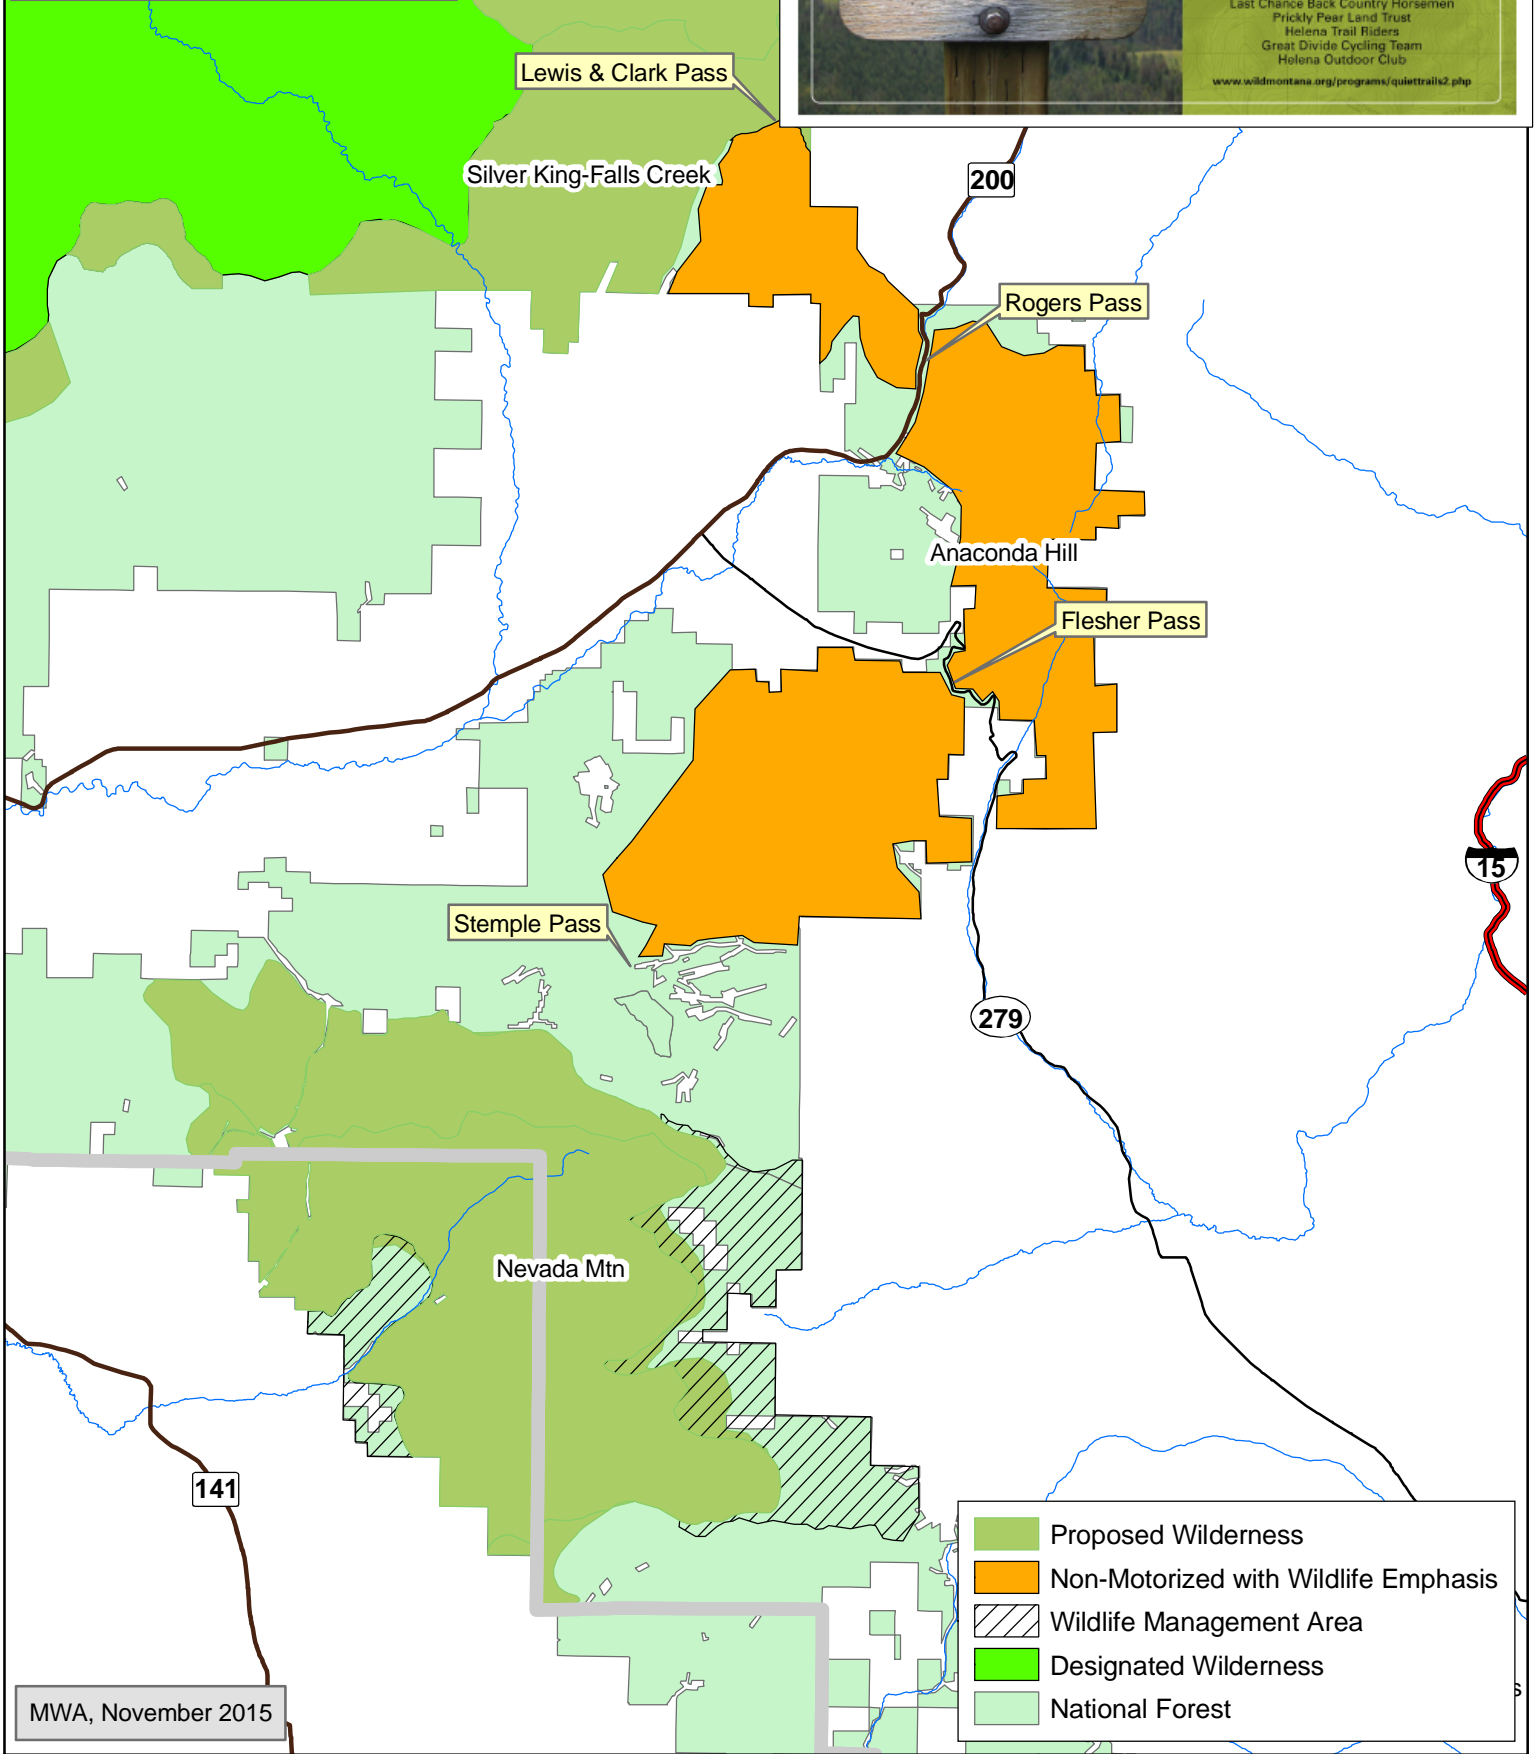

# Continental Divide Helena-Lewis & Clark National Forests North

**MONTANA HIGH  
DIVIDE TRAILS**

Highlands Cycling Club  
 Mile-High Back Country Horsemen  
 Helena Bicycle Club  
 Wild Divide Chapter of the  
 Montana Wilderness Association  
 Last Chance Back Country Horsemen  
 Prickly Pear Land Trust  
 Helena Trail Riders  
 Great Divide Cycling Team  
 Helena Outdoor Club

[www.wildmontana.org/programs/quiettrails2.php](http://www.wildmontana.org/programs/quiettrails2.php)

- Proposed Wilderness
- Non-Motorized with Wildlife Emphasis
- Wildlife Management Area
- Designated Wilderness
- National Forest